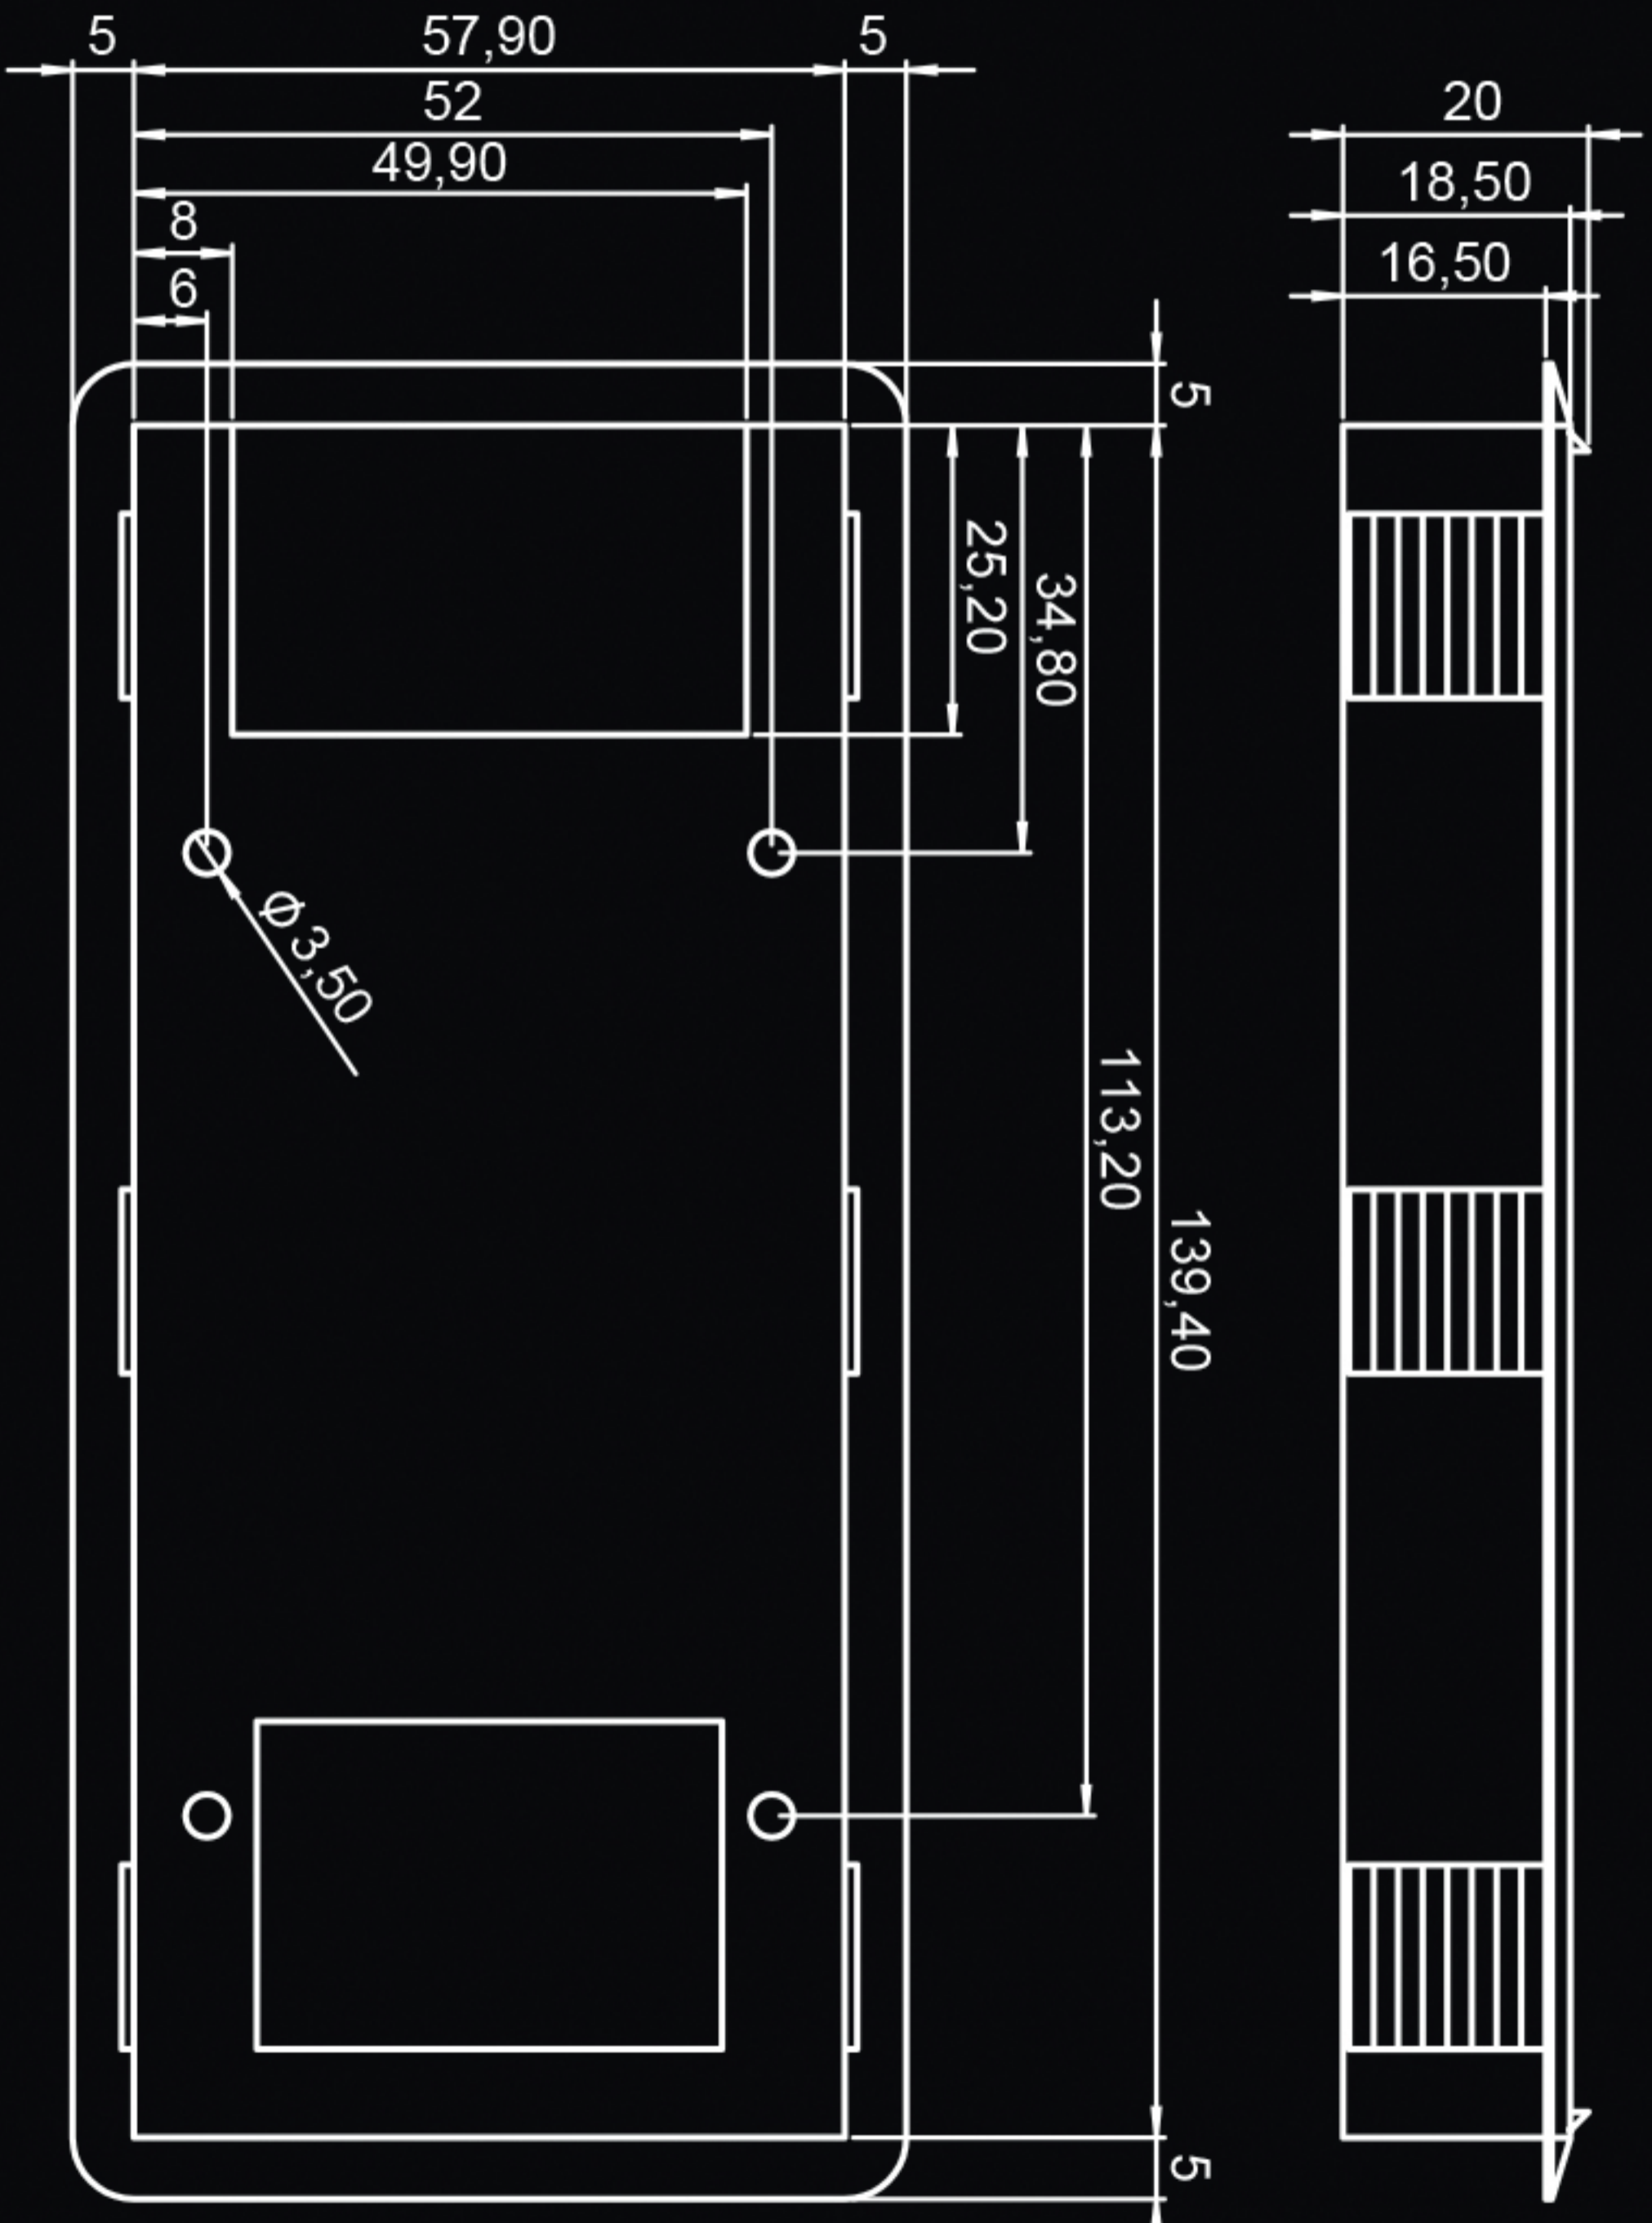

DMP

DIRECTOR Mounting Panel

- Material: ABS mit schwarzem Soft-Touch Finish
- Material: ABS with black soft touch finish

* Alle Abmessungen in mm / All dimensions in mm